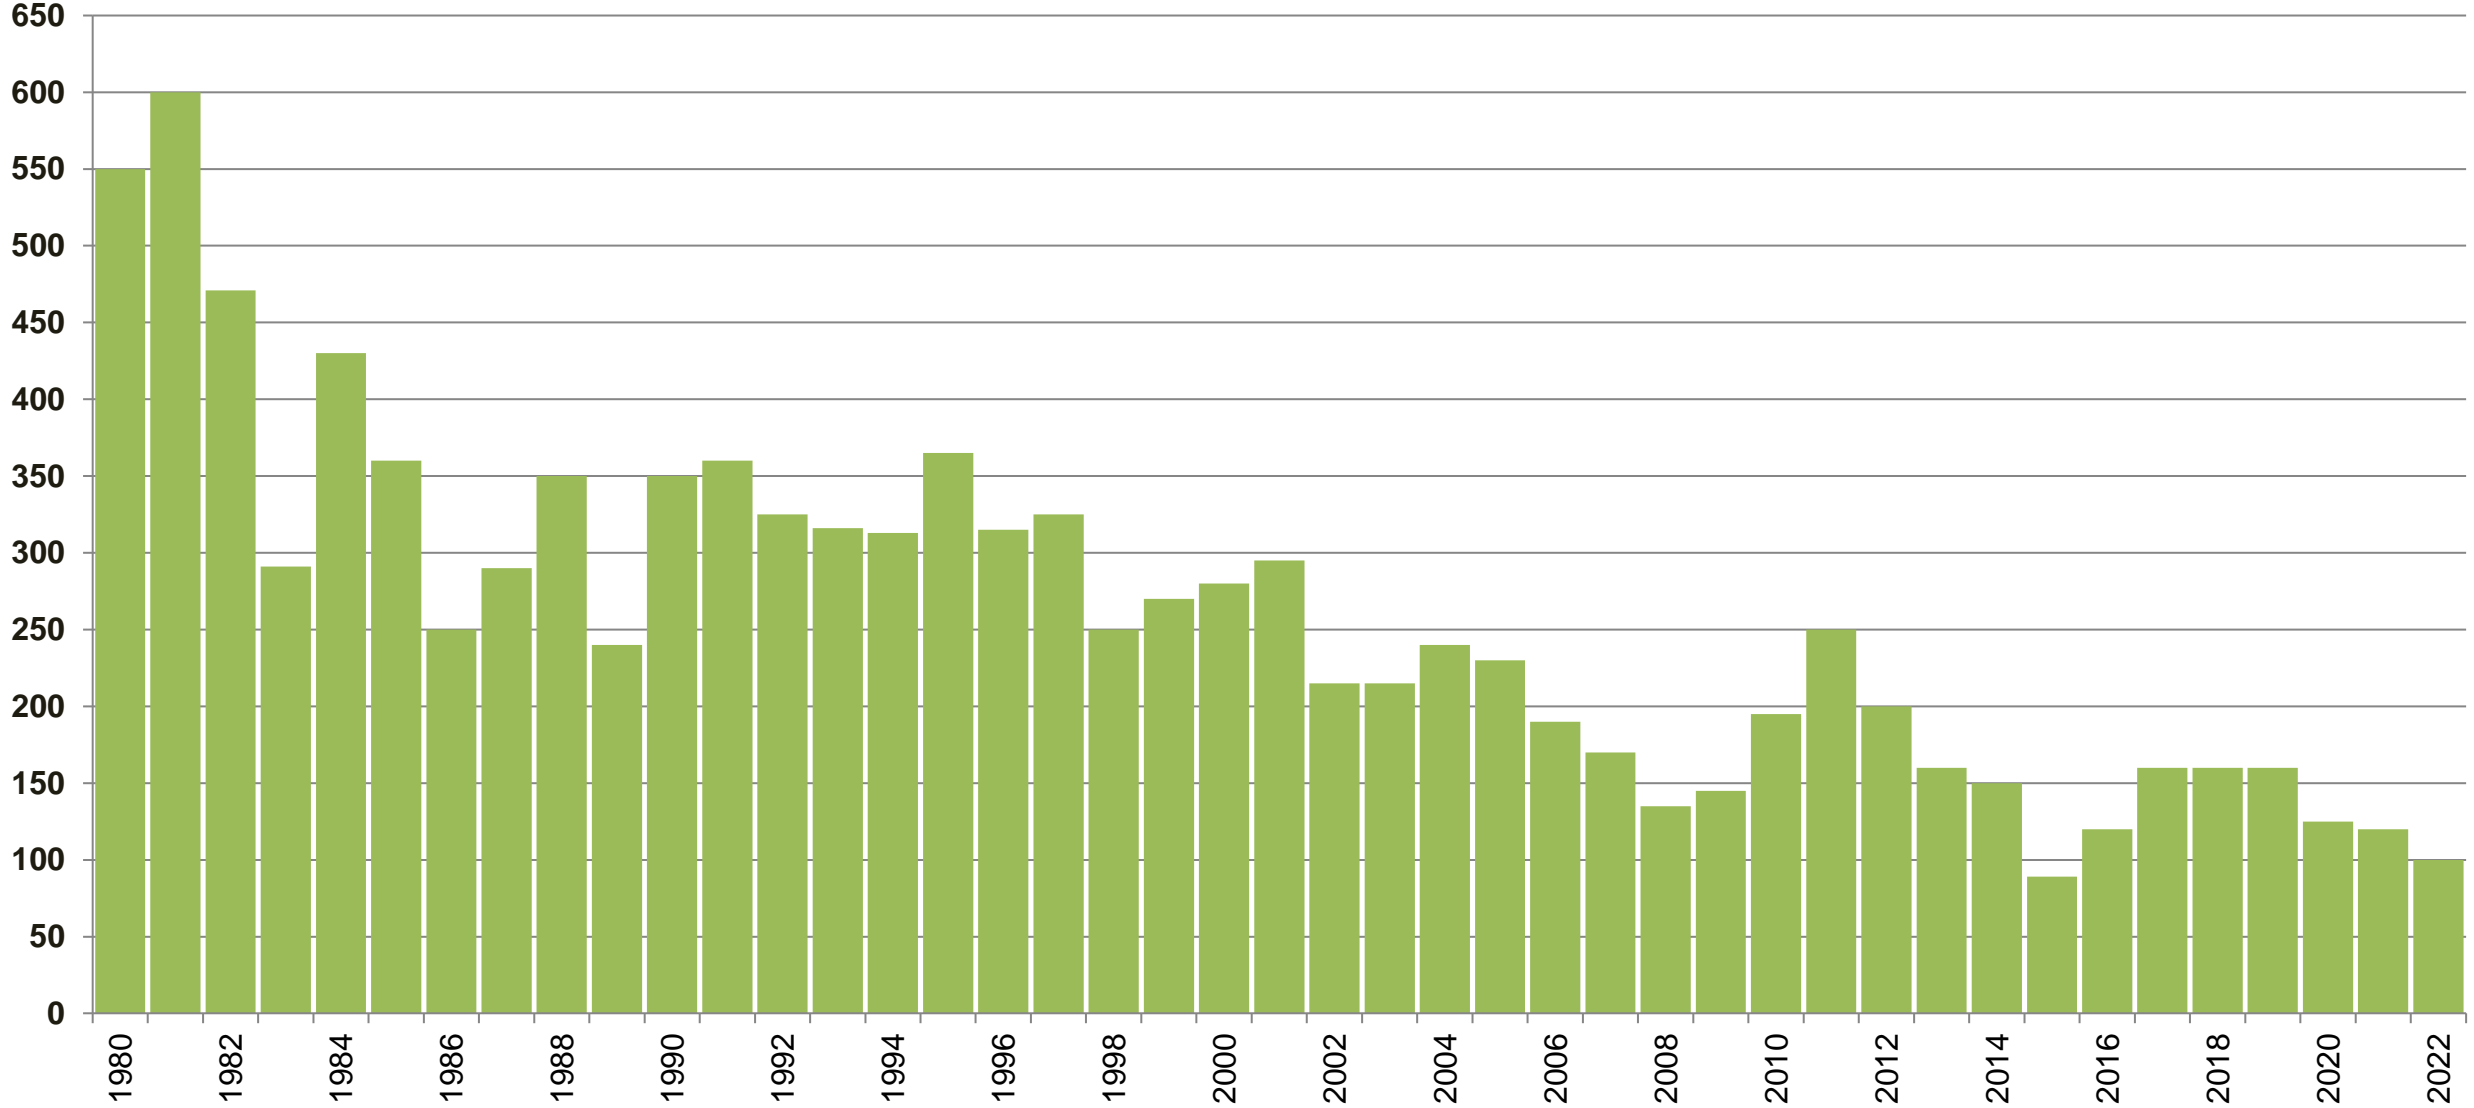

1,000 Acres

Arizona & U.S. Upland Cotton Yield Pounds Per Harvested Acre

Source: USDA NASS

Arizona American Pima Cotton

Planted Acres

1,000 Acres

Source: USDA NASS

Arizona & U.S. Pima Cotton Yields Pounds Per Harvested Acre