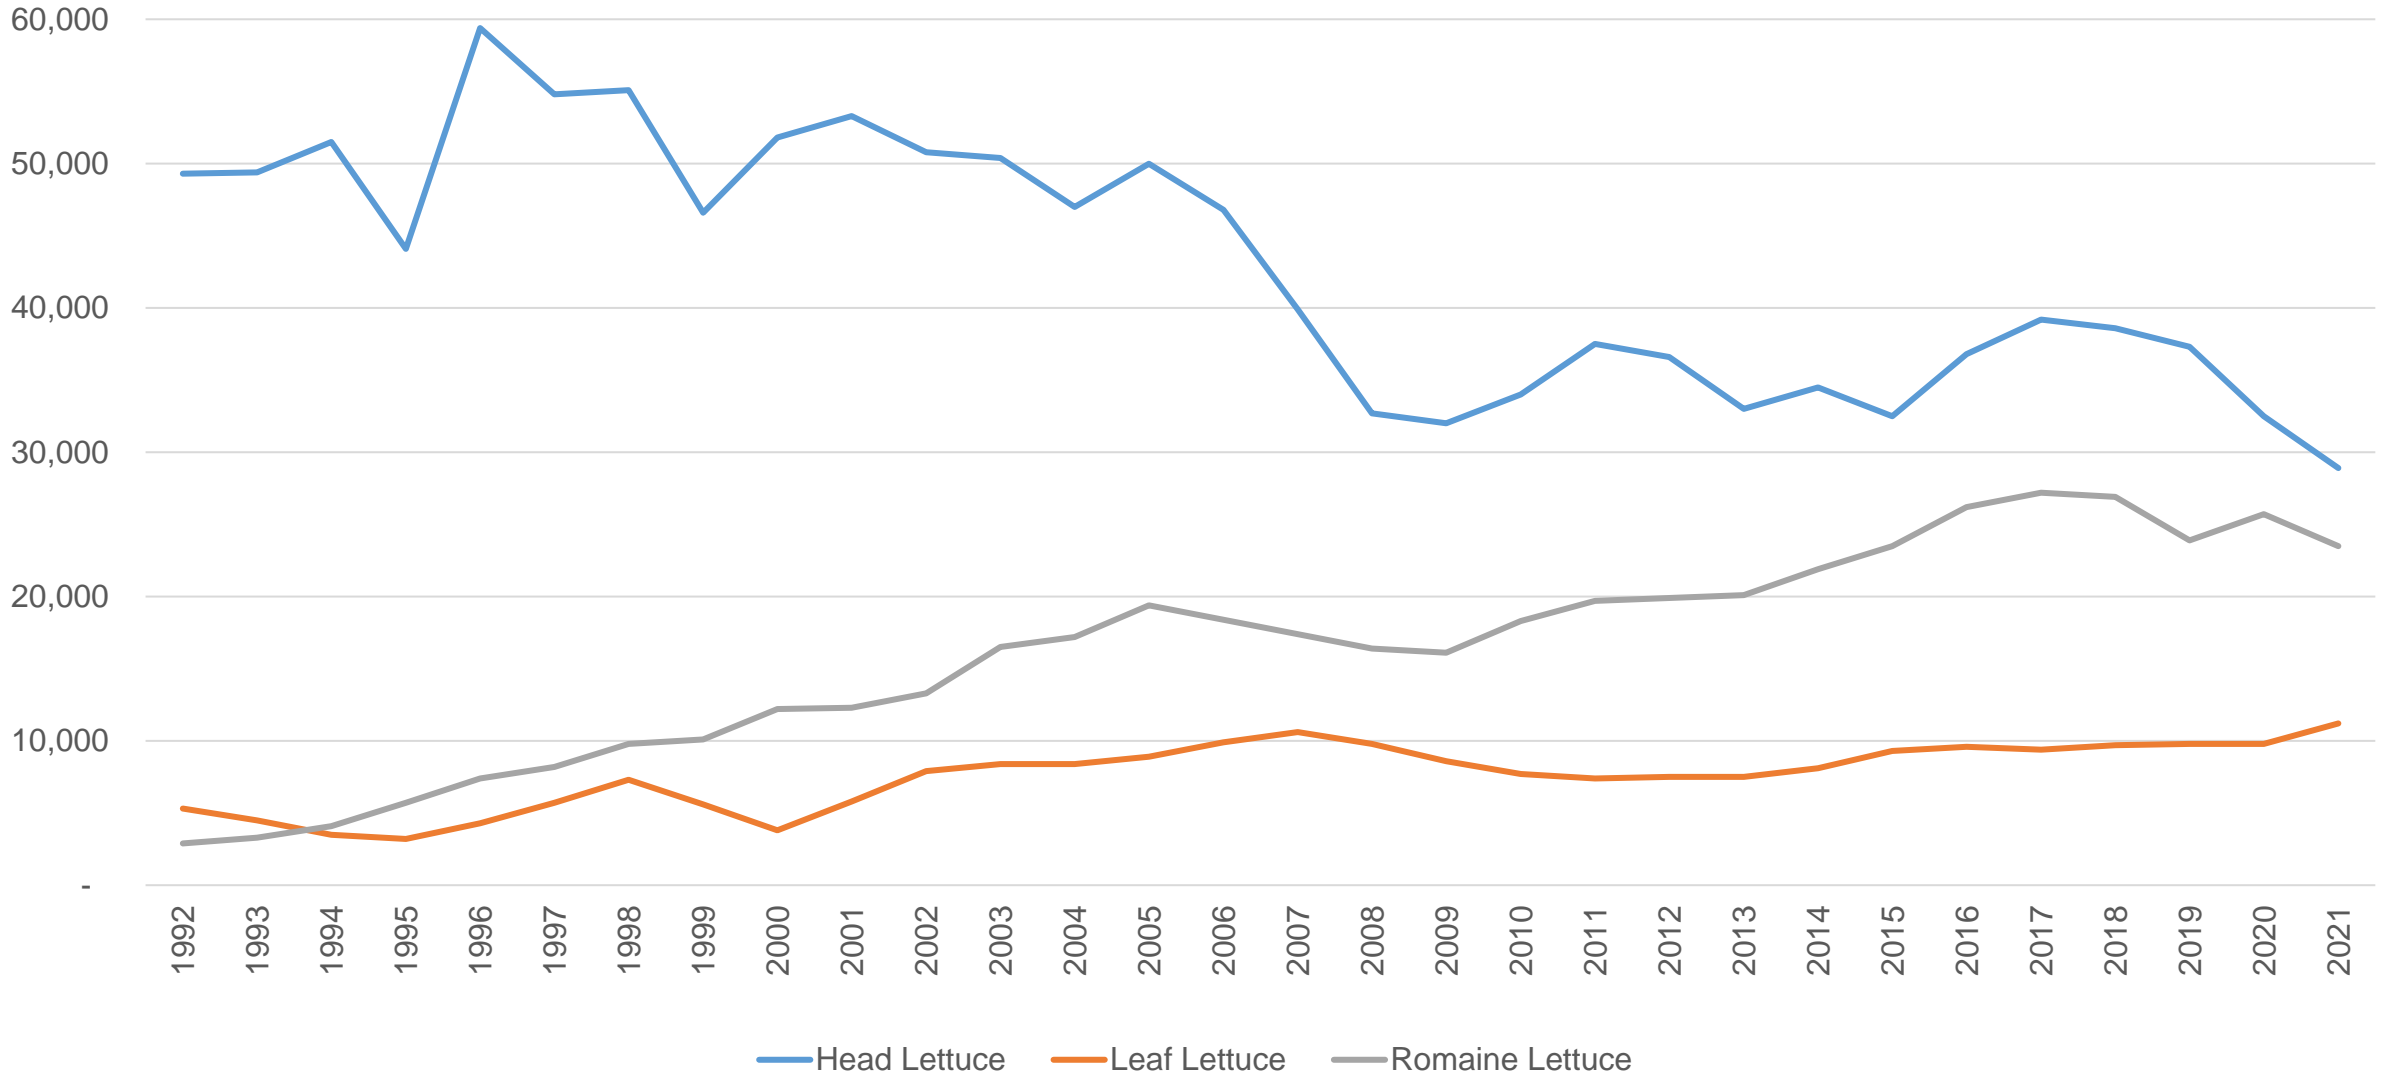

Source: USDA NASS

Million Pounds

Arizona Lemon Utilization Forecast 80 Pound Boxes

Source: USDA NASS

AZ Lettuce Acreage

Source: USDA NASS

AZ Cantaloupe Acreage

Source: USDA NASS