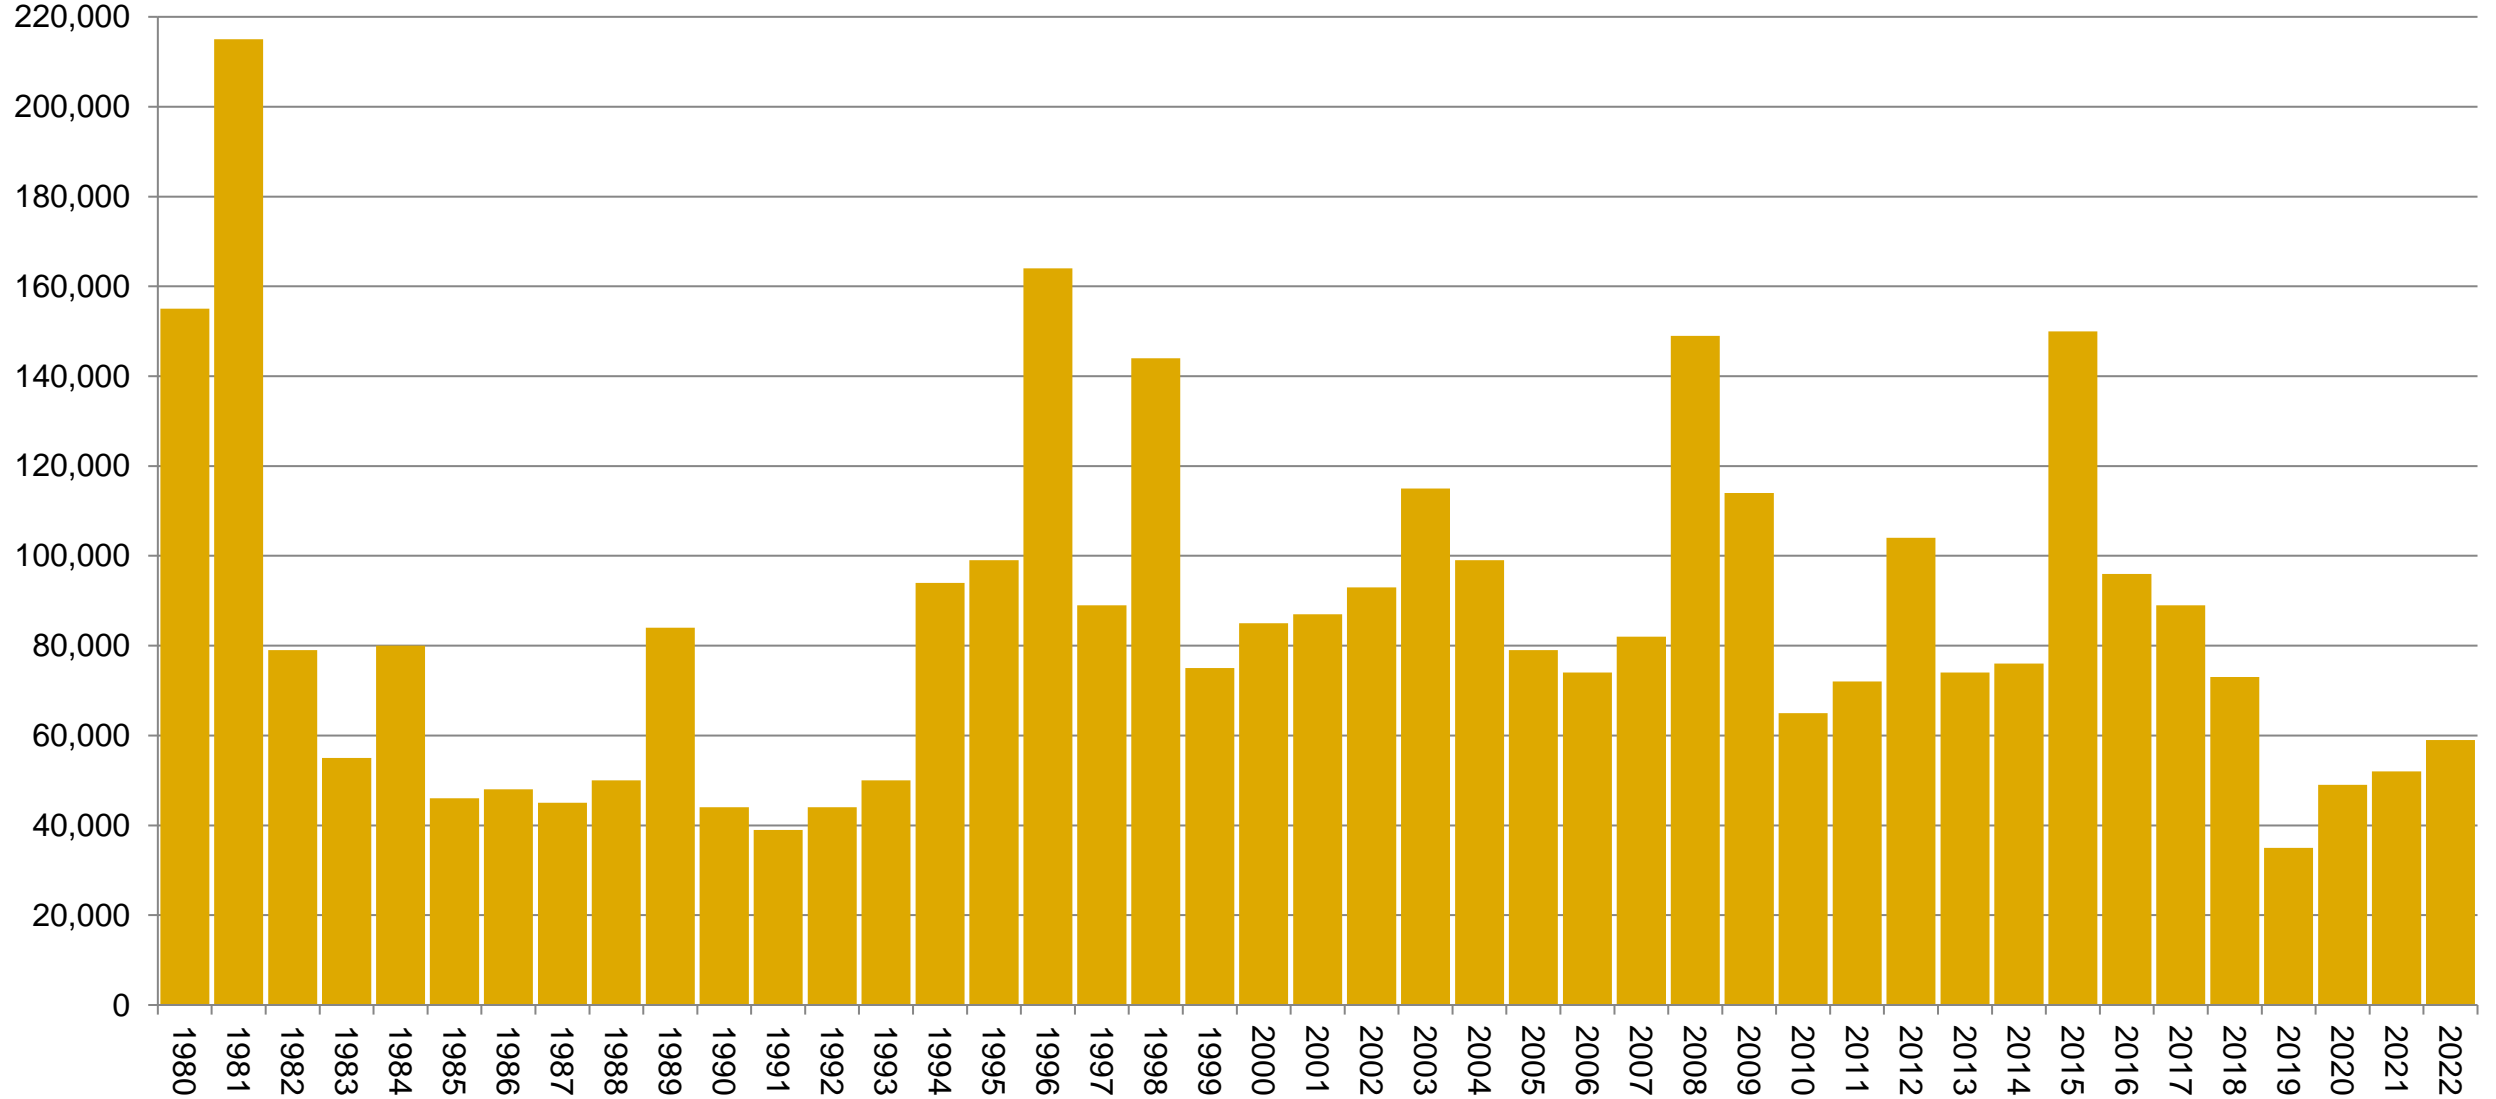

Arizona Durum Wheat

Harvested Acres

Source: USDA NASS