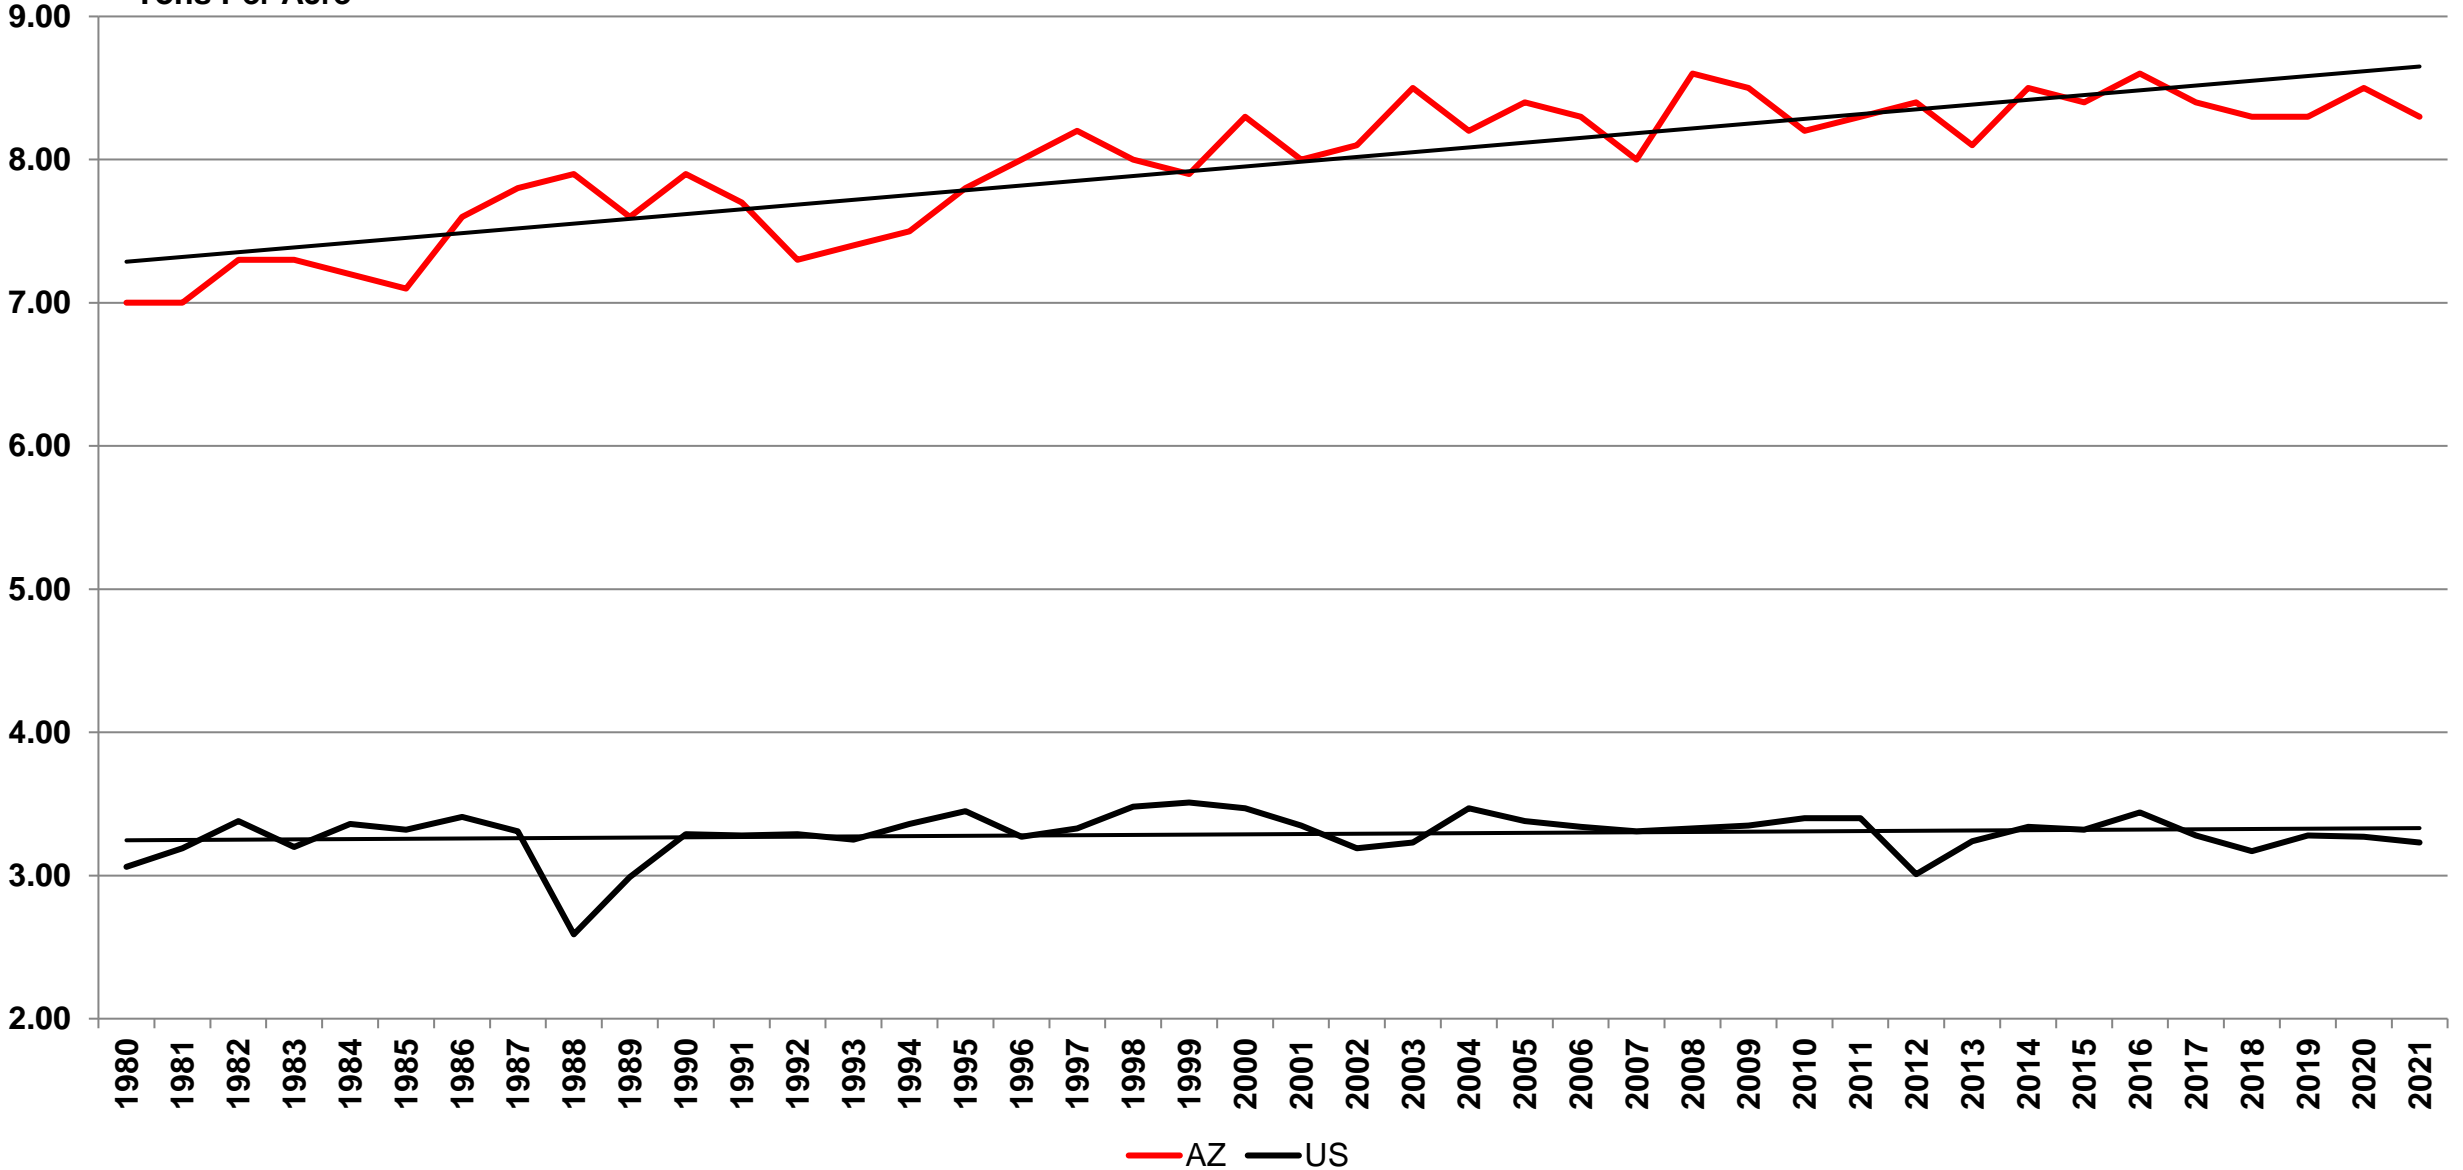

Arizona & U.S. Alfalfa Yields

Source: USDA NASS

Tons Per Acre