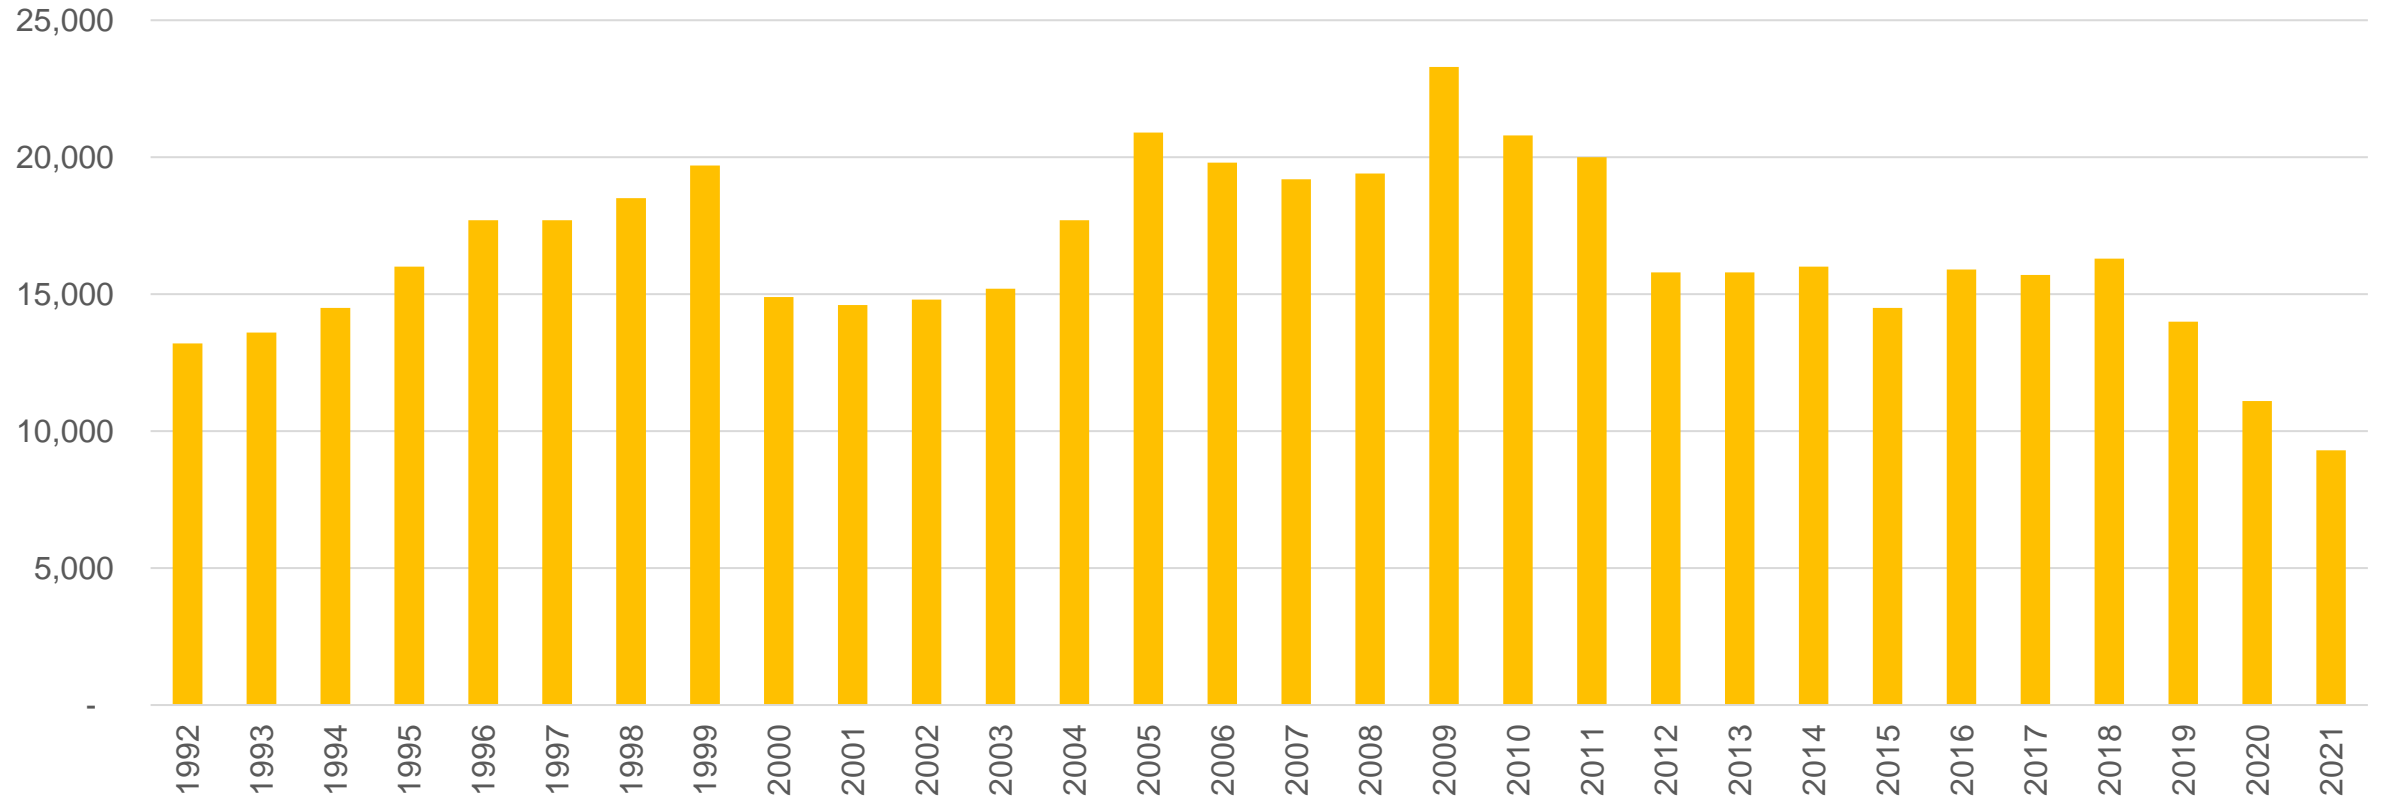

Source: USDA NASS

Million Pounds

Arizona Lemon Utilization Forecast 80 Pound Boxes

Source: USDA NASS

AZ Lettuce Acreage

Source: USDA NASS

AZ Cantaloupe Acreage

Source: USDA NASS