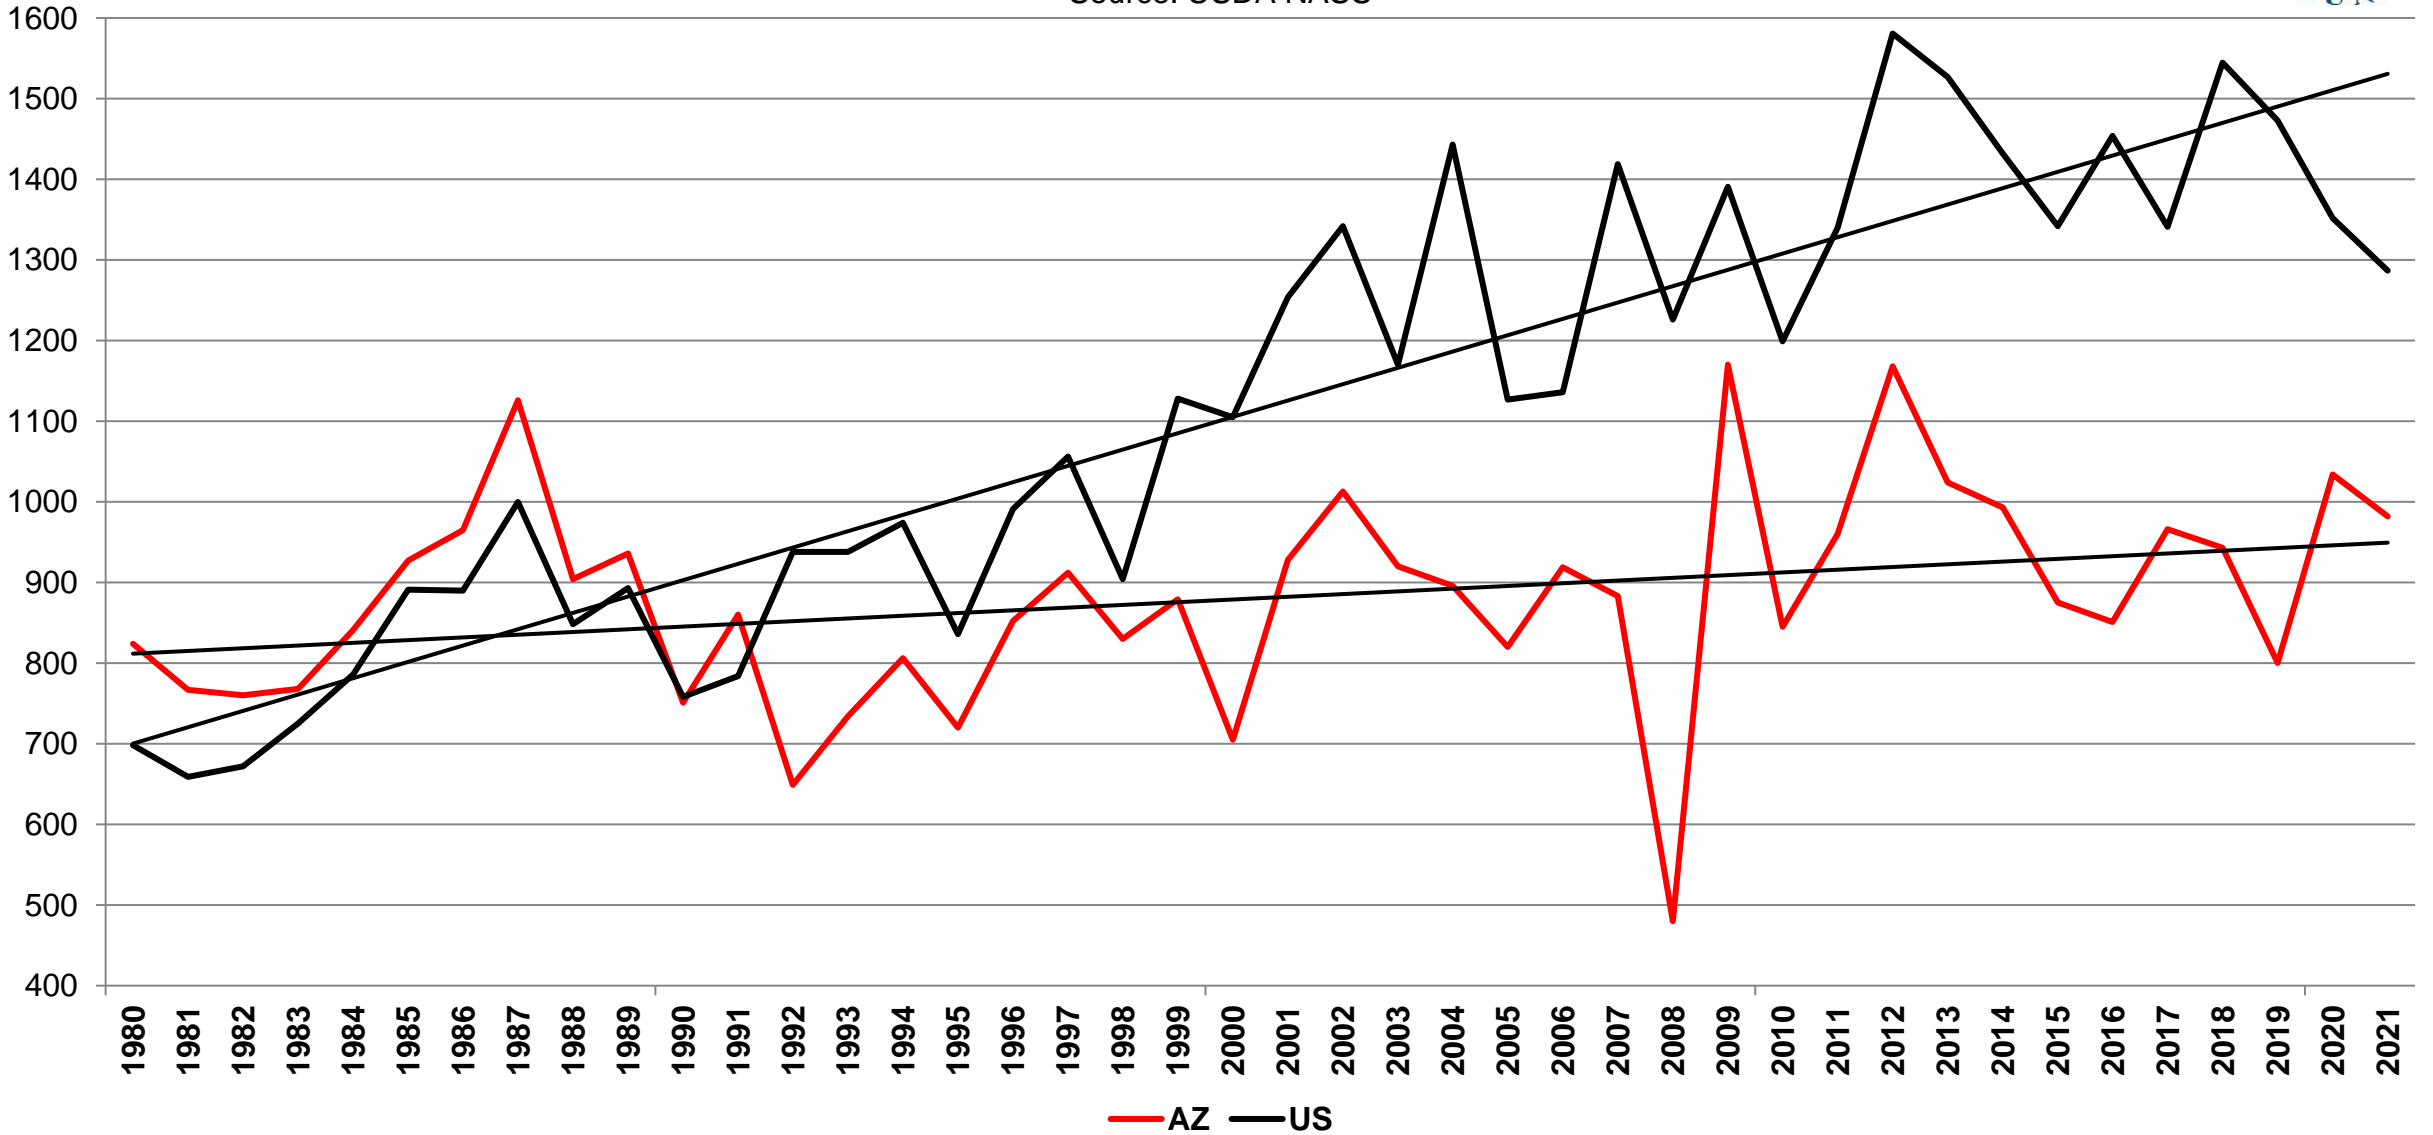

Arizona & U.S. Pima Cotton Yields Pounds Per Harvested Acre

Source: USDA NASS