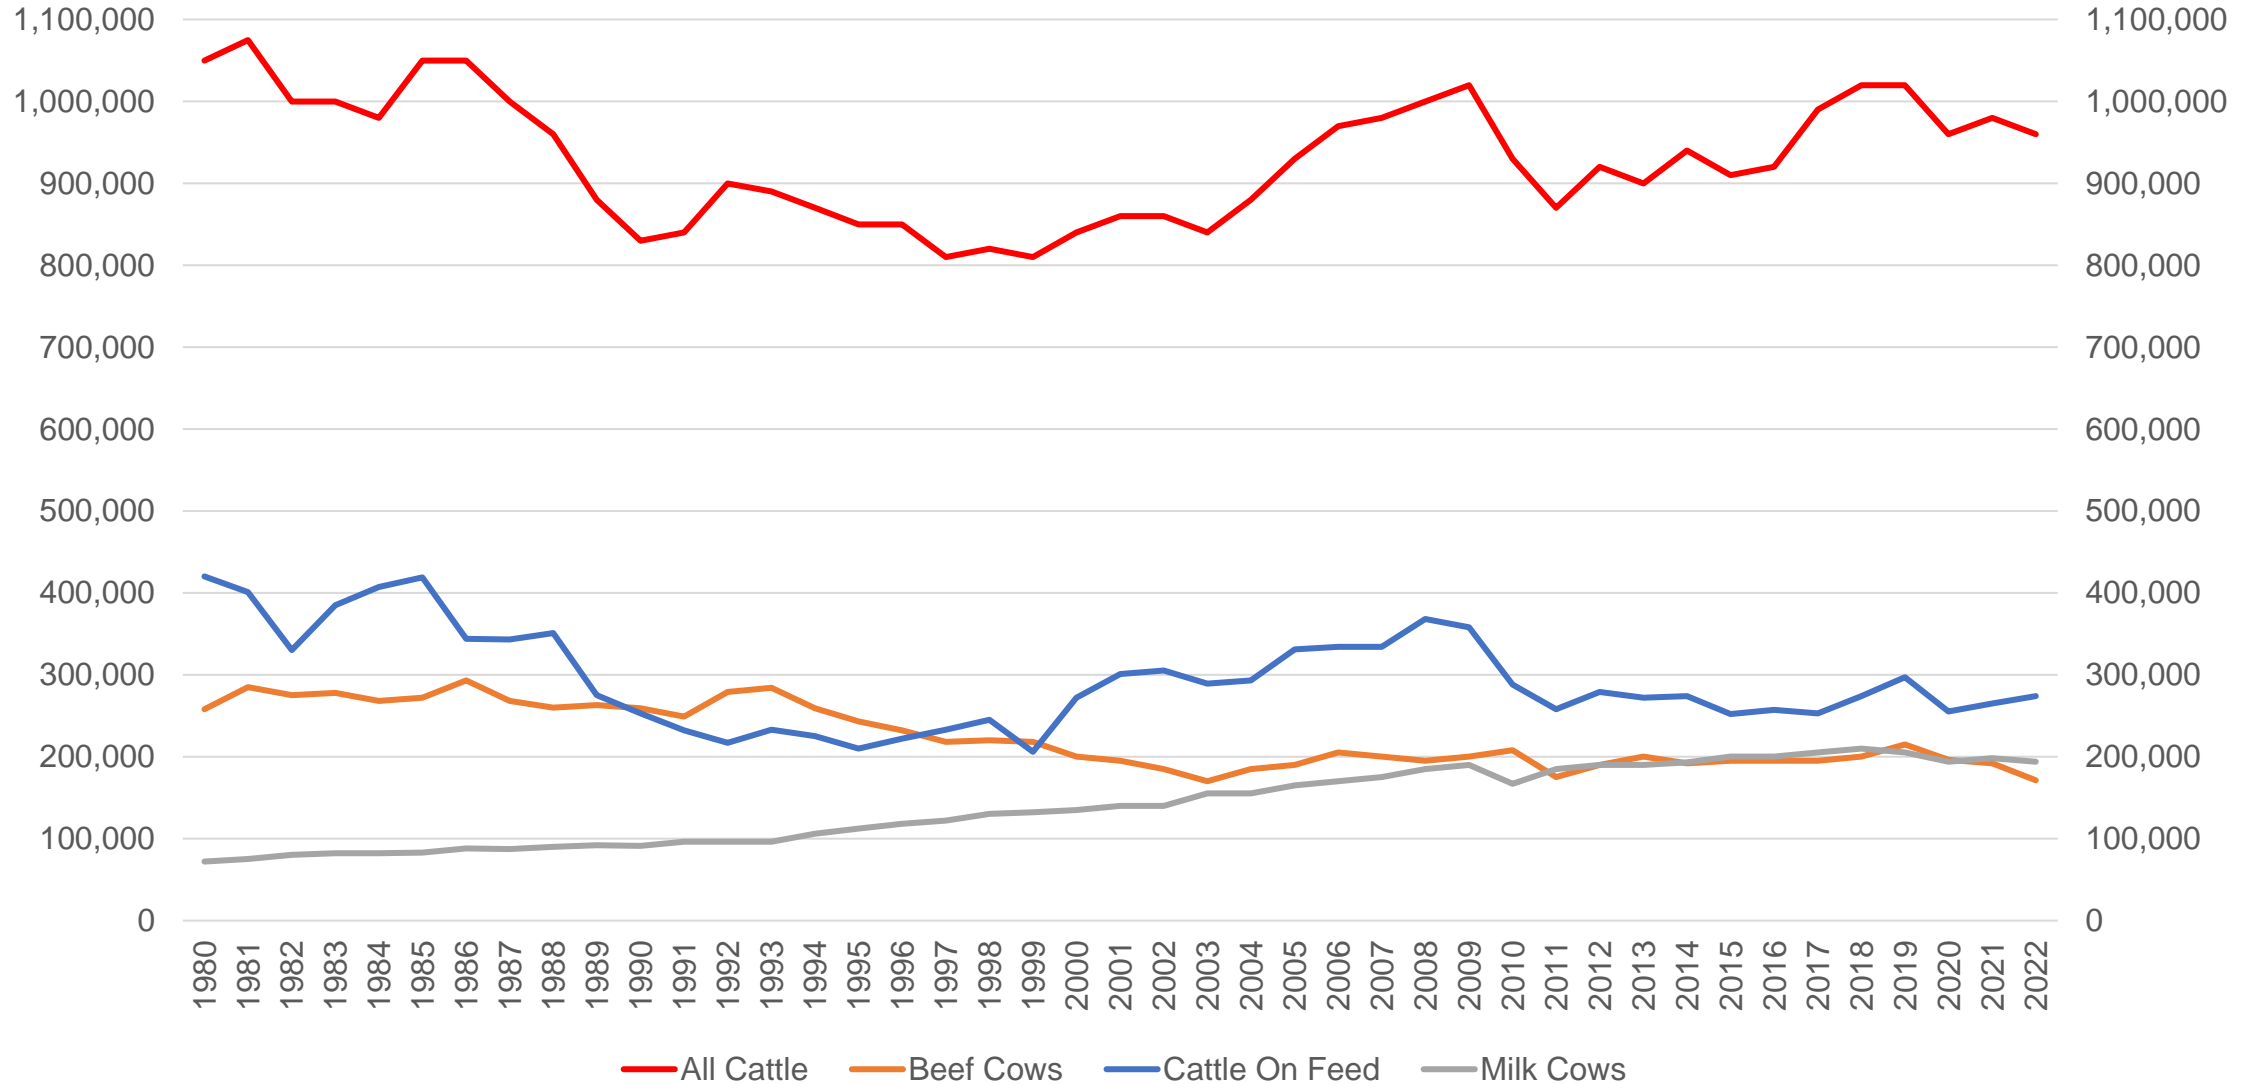

OF HEAD

AZ Cattle Inventory

Source: USDA NASS

OF HEAD