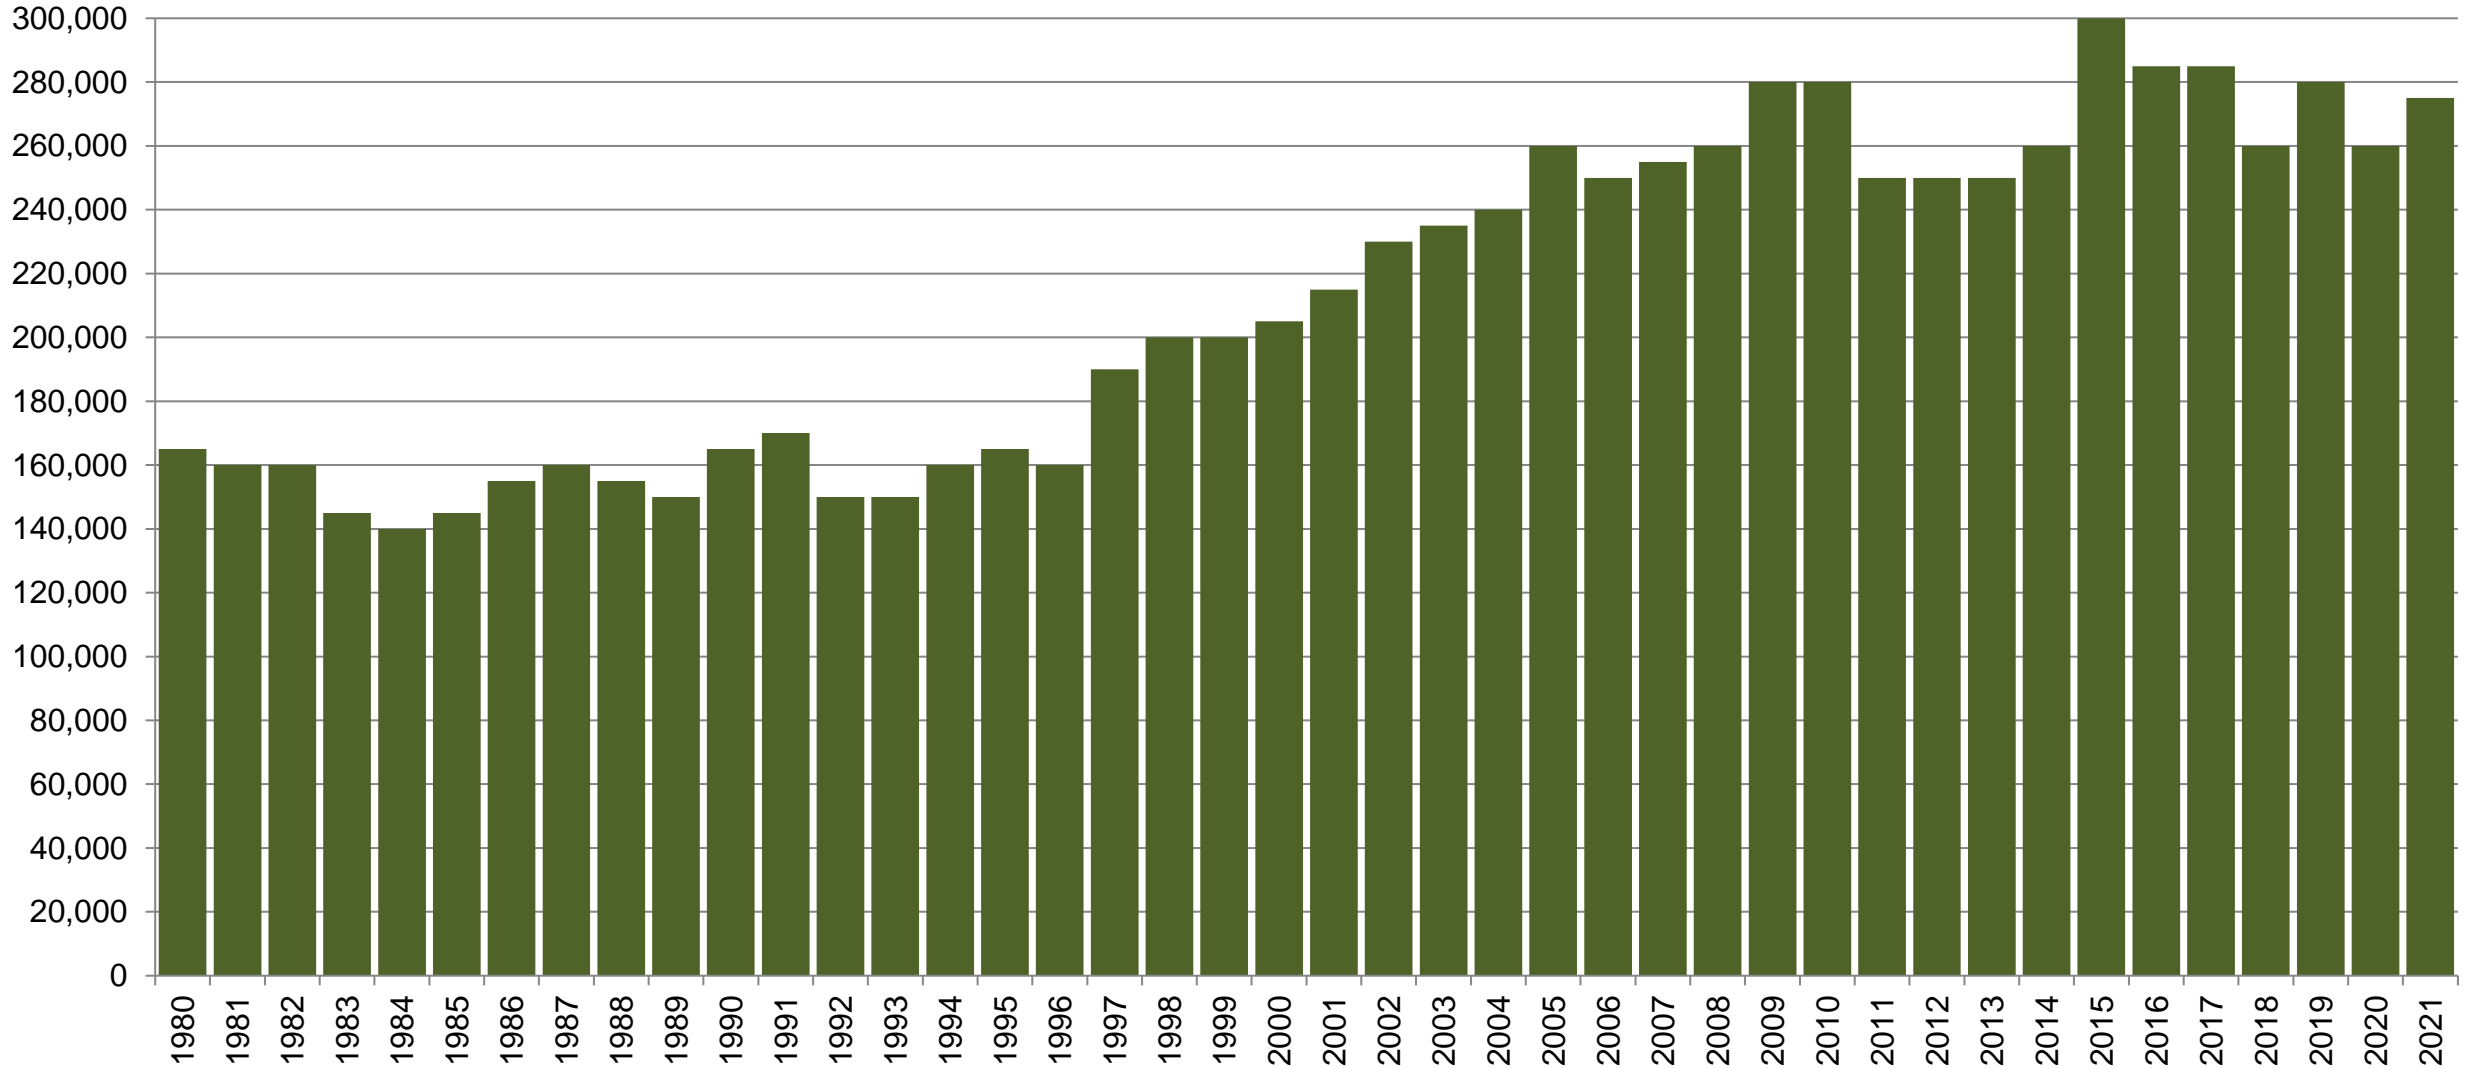

Arizona Alfalfa

Harvested Acres

Source: USDA NASS