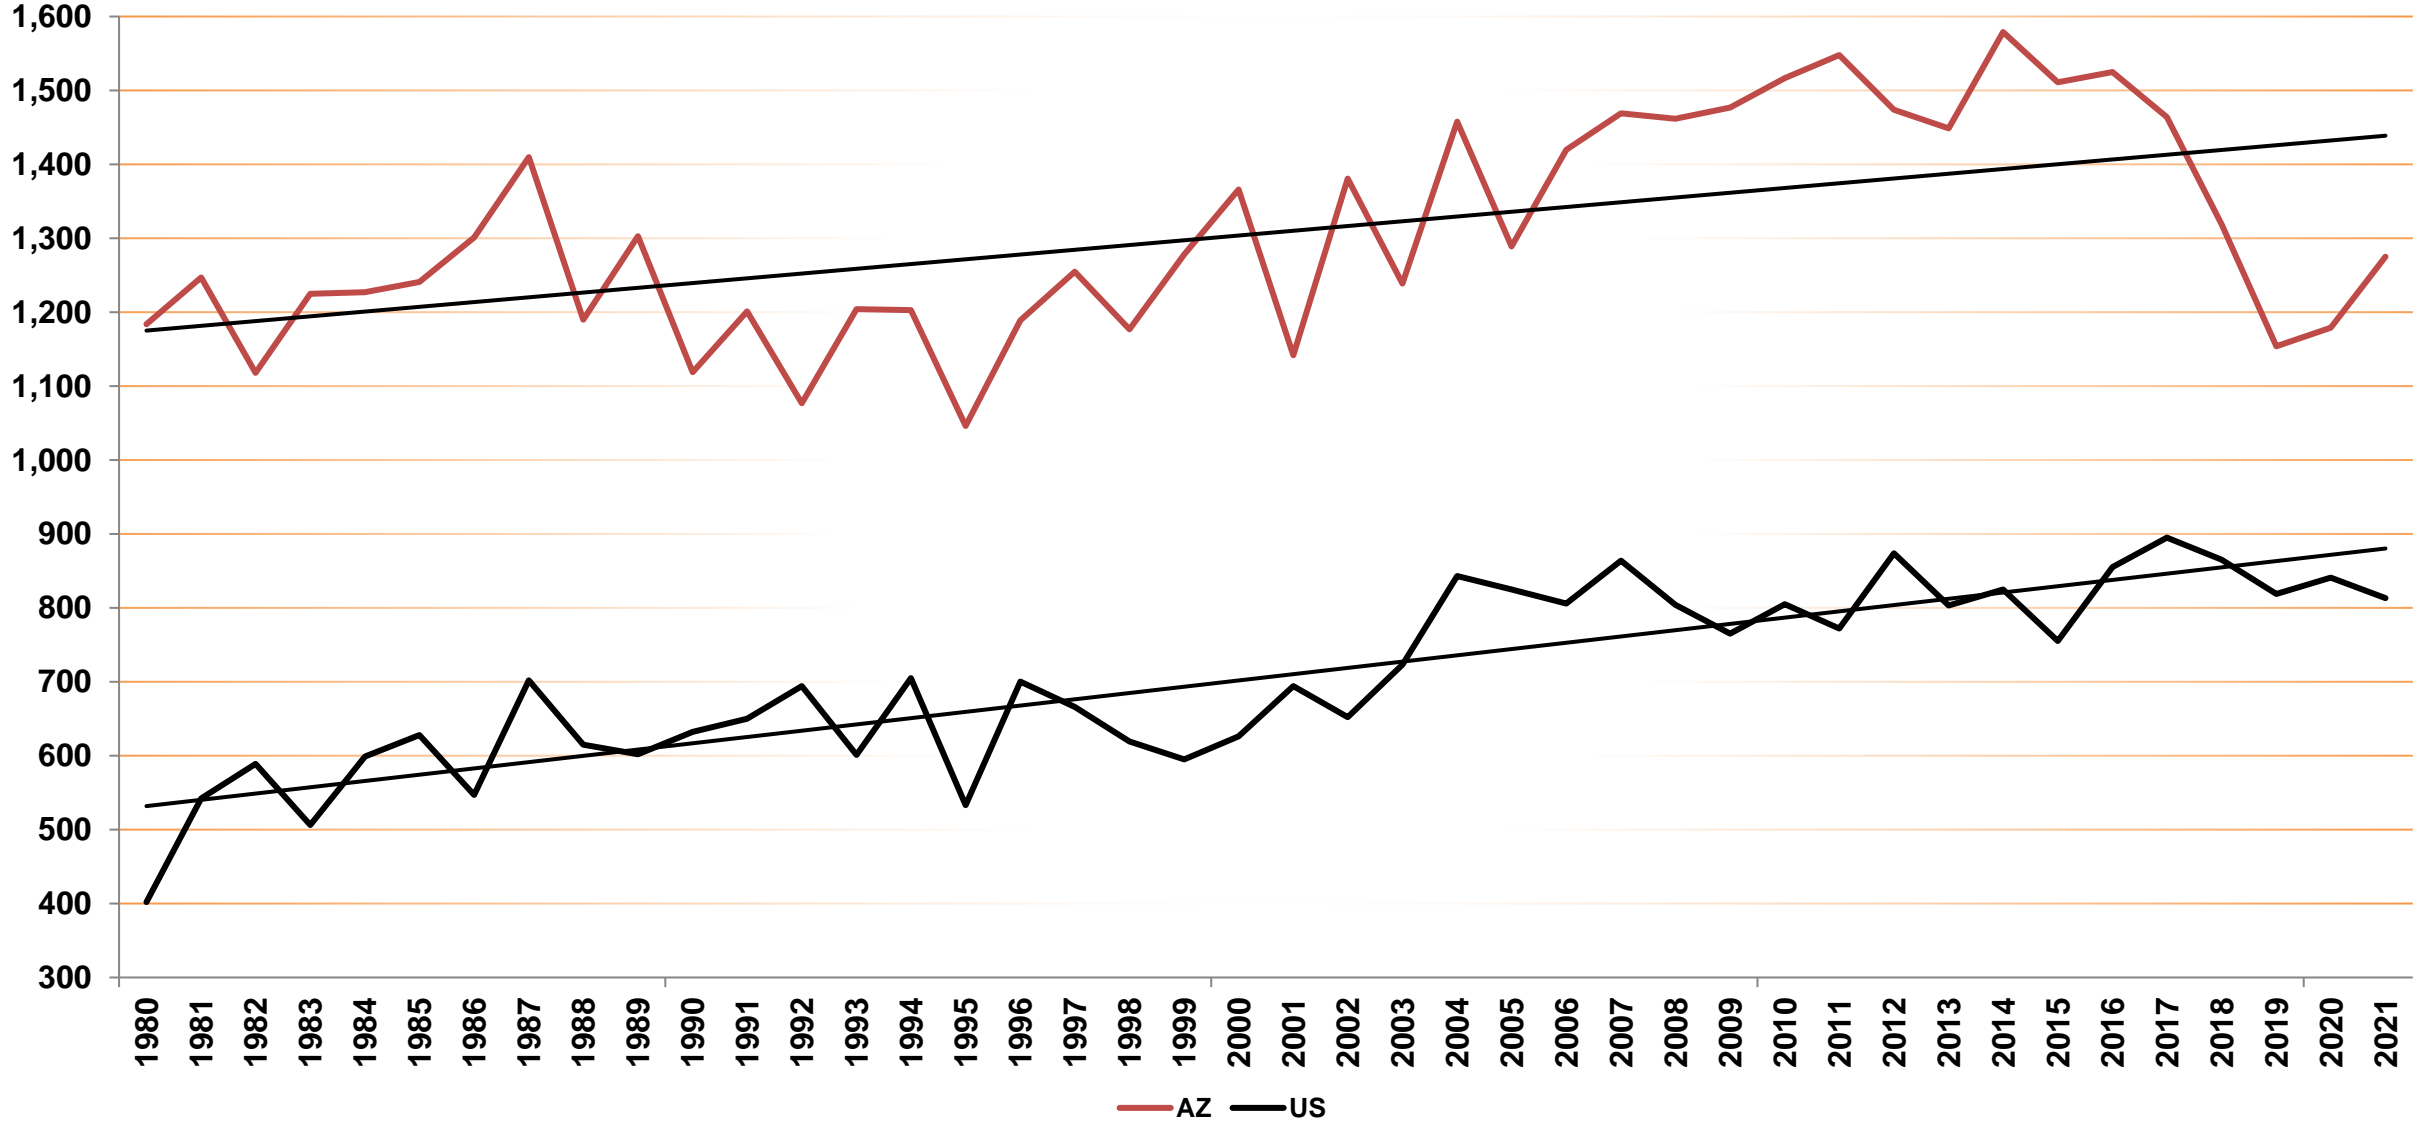

1,000 Acres

Arizona & U.S. Upland Cotton Yield Pounds Per Harvested Acre

Source: USDA NASS

Arizona American Pima Cotton

Planted Acres

1,000 Acres

Source: USDA NASS

Arizona & U.S. Pima Cotton Yields Pounds Per Harvested Acre