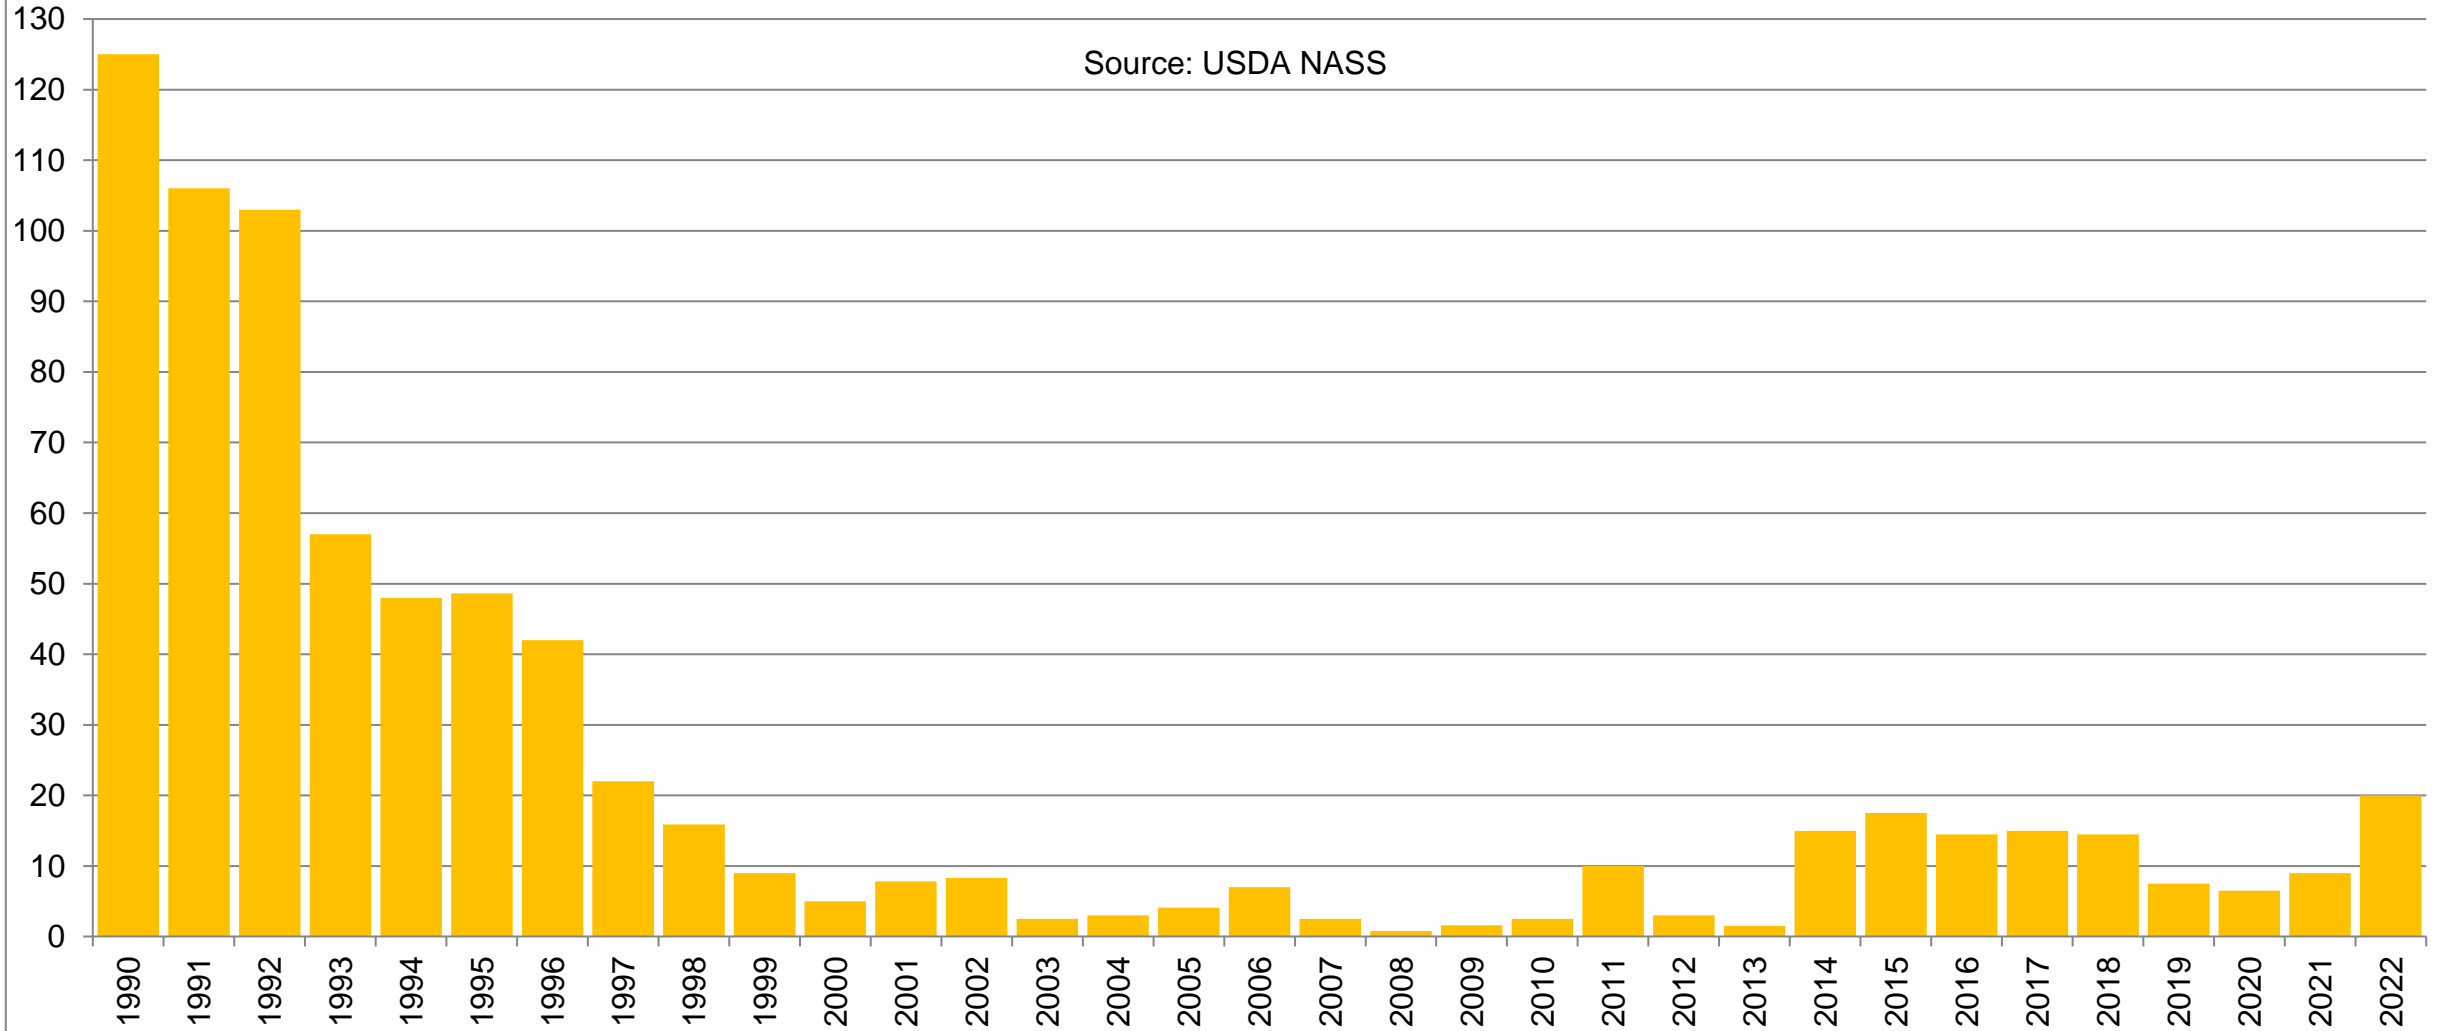

1,000 Acres

Arizona & U.S. Upland Cotton Yield Pounds Per Harvested Acre

Source: USDA NASS

Arizona American Pima Cotton

Planted Acres

1,000 Acres

Source: USDA NASS

Arizona & U.S. Pima Cotton Yields Pounds Per Harvested Acre