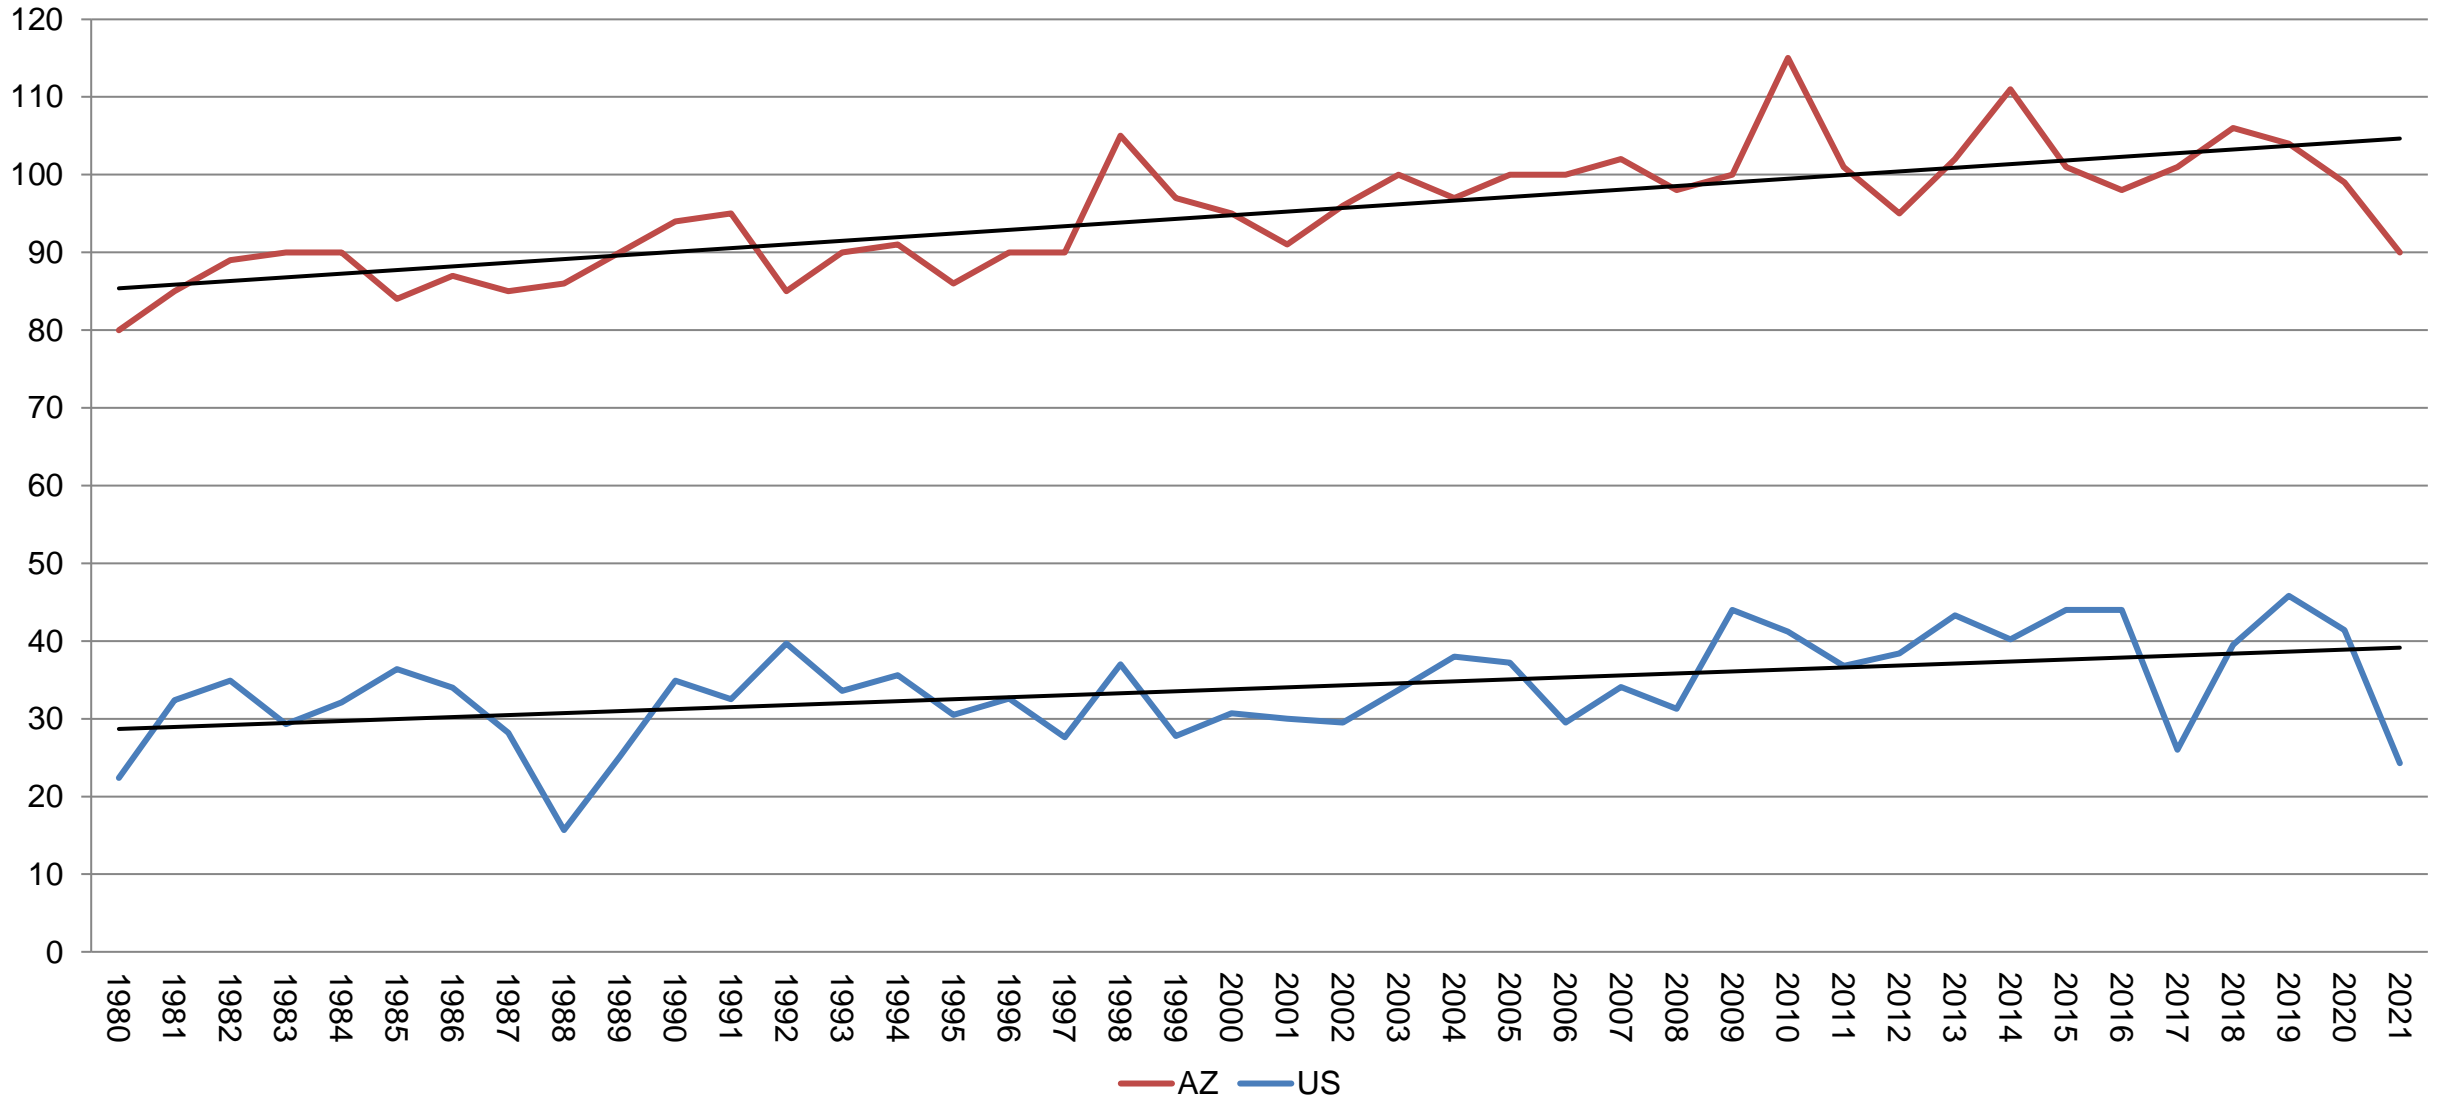

Arizona & U.S. Durum Wheat Yields

Bushels Per Acre

Source: USDA NASS