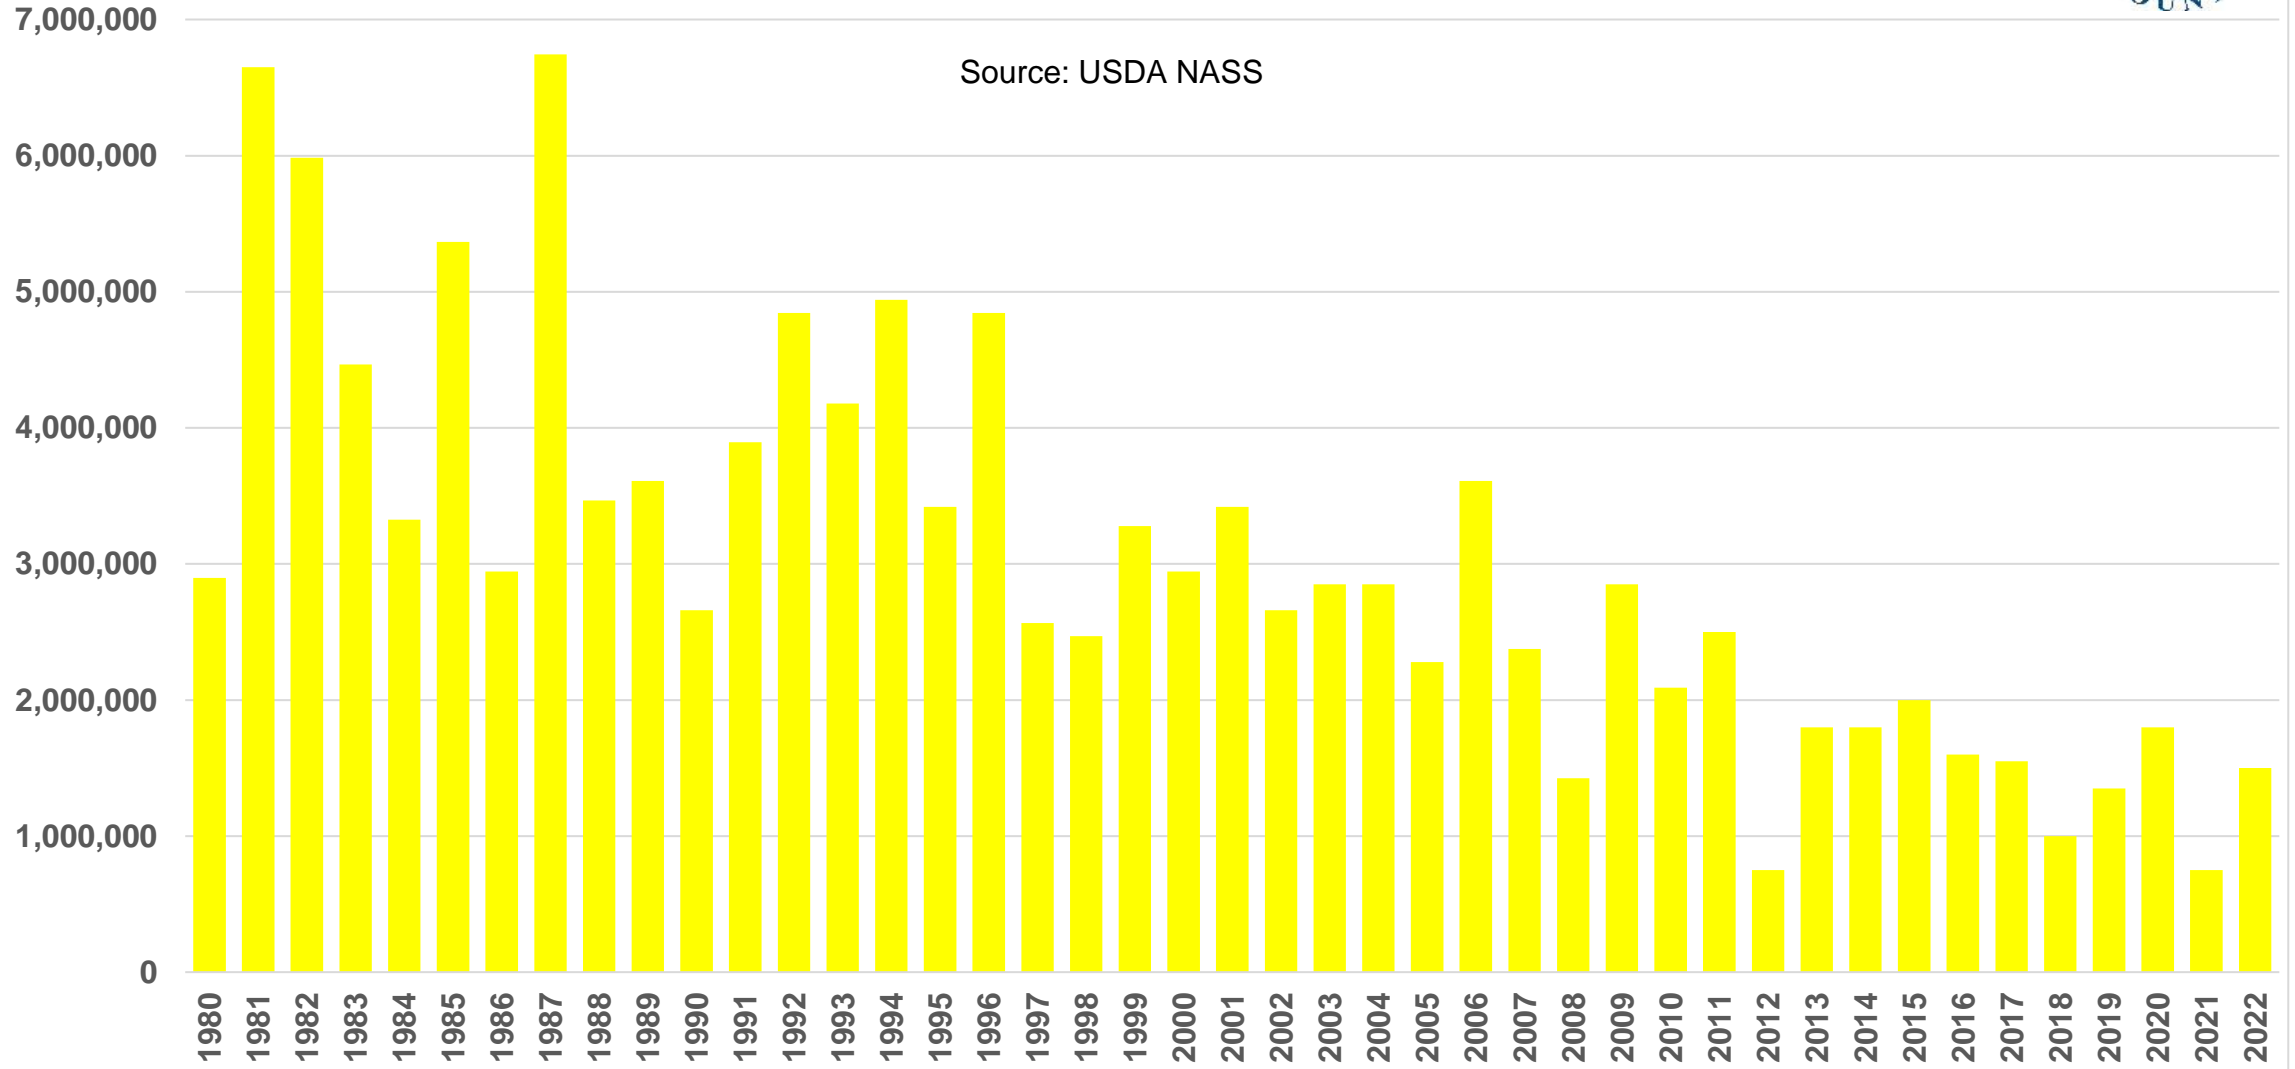

Arizona Lemon Utilization Forecast 80 Pound Boxes

Source: USDA NASS